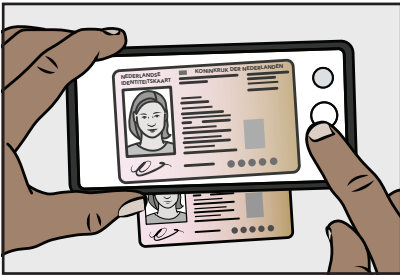

### Step 3: Go to the polling station

Bring your voting pass and your identity document. The polling station will check your voting pass and identity document.

Hand in the voting pass at the polling station. You will receive a ballot paper. Then you may enter the voting booth to vote.

Cast your vote. Use one red dot on the ballot paper to indicate who you are voting for.

Fold the ballot paper and put it in the ballot box.

## Extra: Asking someone to vote on your behalf

Are you not able to vote in person?  
Then ask a person in Leiden you  
trust to vote on your behalf.

Tell this person who you want to  
vote for. Both of you fill in the back  
of the voting pass. Sign the voting  
pass and give it to this person.

Also provide a clear photo or copy  
of your identity document. This is  
needed at the polling station.

The other person can now vote at  
the polling station. For themselves  
and for you.